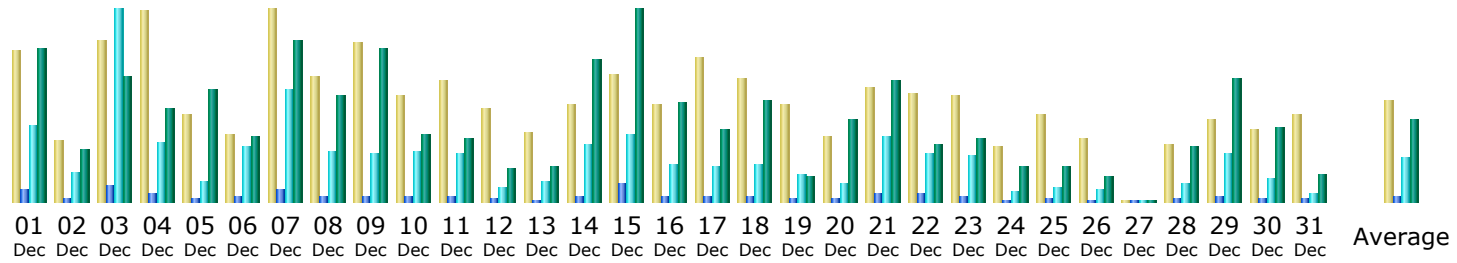

* Not viewed traffic includes traffic generated by robots, worms, or replies with special HTTP status codes.

Monthly history

Month	Unique visitors	Number of visits	Pages	Hits	Bandwidth
Jan 2015	1,279	2,025	9,050	71,029	26.28 GB
Feb 2015	1,126	1,797	8,110	54,721	20.31 GB
Mar 2015	1,674	2,915	15,860	91,485	48.16 GB
Apr 2015	1,377	2,442	11,497	71,096	41.25 GB
May 2015	1,395	2,489	8,615	70,176	49.07 GB
Jun 2015	1,343	2,382	9,894	70,861	110.83 GB
Jul 2015	1,085	1,882	8,120	59,491	33.65 GB
Aug 2015	1,144	1,904	8,679	65,836	40.94 GB
Sep 2015	1,361	1,941	7,256	71,286	38.31 GB
Oct 2015	1,380	2,248	9,519	78,659	42.67 GB
Nov 2015	1,627	2,548	8,397	76,955	37.58 GB
Dec 2015	1,095	2,071	7,364	60,211	19.67 GB

Total 15,886 26,644 112,361 841,806 508.72 GB

Days of month

Day	Number of visits	Pages	Hits	Bandwidth
01 Dec 2015	99	497	3,414	1.18 GB
02 Dec 2015	40	105	1,299	419.51 MB
03 Dec 2015	106	673	8,598	985.46 MB
04 Dec 2015	125	342	2,603	731.91 MB
05 Dec 2015	57	97	937	882.90 MB
06 Dec 2015	44	209	2,455	521.33 MB
07 Dec 2015	126	538	5,048	1.25 GB
08 Dec 2015	82	204	2,283	833.68 MB
09 Dec 2015	104	221	2,114	1.19 GB
10 Dec 2015	69	224	2,229	528.33 MB
11 Dec 2015	79	233	2,103	505.80 MB
12 Dec 2015	61	99	655	257.28 MB
13 Dec 2015	45	88	946	279.81 MB
14 Dec 2015	64	237	2,492	1.10 GB
15 Dec 2015	83	786	2,971	1.49 GB
16 Dec 2015	64	198	1,703	782.11 MB
17 Dec 2015	95	238	1,624	566.86 MB
18 Dec 2015	81	267	1,690	805.20 MB
19 Dec 2015	63	136	1,229	189.74 MB
20 Dec 2015	42	116	789	644.87 MB
21 Dec 2015	75	296	2,924	955.34 MB
22 Dec 2015	71	331	2,174	444.03 MB
23 Dec 2015	69	270	2,009	500.48 MB
24 Dec 2015	35	95	453	271.75 MB