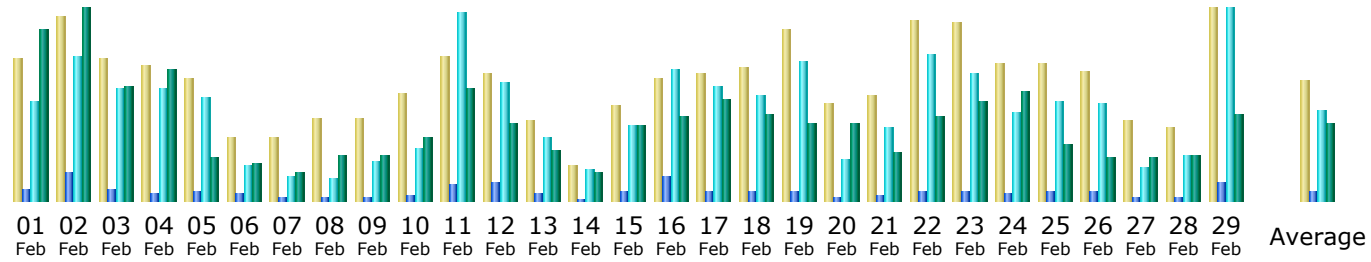

Last Update:

28 Mar 2016 - 02:27

Reported period:

Feb 2016 OK

Summary

Reported period	Month Feb 2016				
First visit	01 Feb 2016 - 00:10				
Last visit	29 Feb 2016 - 23:35				
	Unique visitors	Number of visits	Pages	Hits	Bandwidth
Viewed traffic *	995	1,842 (1.85 visits/visitor)	5,218 (2.83 Pages/Visit)	49,641 (26.94 Hits/Visit)	21.14 GB (12031.43 KB/Visit)
Not viewed traffic *			17,617	45,742	11.16 GB

* Not viewed traffic includes traffic generated by robots, worms, or replies with special HTTP status codes.

Monthly history

Month	Unique visitors	Number of visits	Pages	Hits	Bandwidth
Jan 2016	1,337	2,628	8,016	66,246	22.74 GB
Feb 2016	995	1,842	5,218	49,641	21.14 GB
Mar 2016	1,264	2,112	5,950	55,256	19.50 GB
Apr 2016	0	0	0	0	0
May 2016	0	0	0	0	0
Jun 2016	0	0	0	0	0
Jul 2016	0	0	0	0	0
Aug 2016	0	0	0	0	0
Sep 2016	0	0	0	0	0
Oct 2016	0	0	0	0	0
Nov 2016	0	0	0	0	0
Dec 2016	0	0	0	0	0

Total 3,596 6,582 19,184 171,143 63.38 GB

Days of month

Day	Number of visits	Pages	Hits	Bandwidth
01 Feb 2016	75	230	1,846	1.60 GB
02 Feb 2016	98	541	2,701	1.79 GB
03 Feb 2016	75	200	2,090	1.07 GB
04 Feb 2016	72	158	2,080	1.23 GB
05 Feb 2016	65	170	1,928	411.06 MB
06 Feb 2016	33	131	641	357.65 MB
07 Feb 2016	33	64	462	275.33 MB
08 Feb 2016	44	79	422	437.34 MB
09 Feb 2016	44	78	741	437.94 MB
10 Feb 2016	57	94	960	602.13 MB
11 Feb 2016	76	311	3,527	1.05 GB
12 Feb 2016	67	328	2,226	750.38 MB
13 Feb 2016	43	126	1,188	478.49 MB
14 Feb 2016	19	32	587	284.47 MB
15 Feb 2016	50	163	1,417	733.85 MB
16 Feb 2016	65	473	2,465	814.27 MB
17 Feb 2016	67	173	2,147	959.46 MB
18 Feb 2016	71	167	1,980	818.54 MB
19 Feb 2016	91	177	2,604	744.16 MB
20 Feb 2016	51	78	773	738.31 MB
21 Feb 2016	56	107	1,390	459.72 MB
22 Feb 2016	96	170	2,717	810.89 MB
23 Feb 2016	95	178	2,391	946.11 MB
24 Feb 2016	73	152	1,637	1.02 GB