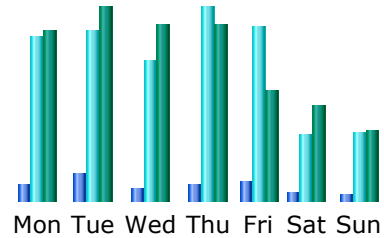

25 Feb 2016	73	164	1,850	536.44 MB
26 Feb 2016	69	188	1,811	418.07 MB
27 Feb 2016	43	59	623	408.45 MB
28 Feb 2016	39	72	850	442.53 MB
29 Feb 2016	102	355	3,587	823.08 MB
Average	63	179	1,711	746.29 MB
Total	1,842	5,218	49,641	21.14 GB

Days of week