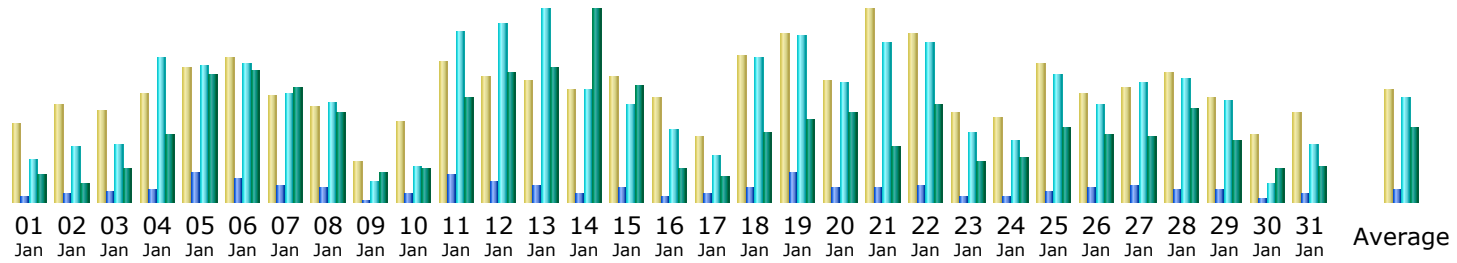

### Summary

<b>Reported period</b>	Month Jan 2016				
<b>First visit</b>	01 Jan 2016 - 00:00				
<b>Last visit</b>	31 Jan 2016 - 23:17				
	Unique visitors	Number of visits	Pages	Hits	Bandwidth
Viewed traffic *	<b>1,337</b>	<b>2,628</b> (1.96 visits/visitor)	<b>8,016</b> (3.05 Pages/Visit)	<b>66,246</b> (25.2 Hits/Visit)	<b>22.74 GB</b> (9071.61 KB/Visit)
Not viewed traffic *			<b>18,581</b>	<b>50,337</b>	<b>13.53 GB</b>

\* Not viewed traffic includes traffic generated by robots, worms, or replies with special HTTP status codes.

### Monthly history

Month	Unique visitors	Number of visits	Pages	Hits	Bandwidth
Jan 2016	1,337	2,628	8,016	66,246	22.74 GB
<b>Feb 2016</b>	439	738	2,381	19,604	9.92 GB
Mar 2016	0	0	0	0	0
Apr 2016	0	0	0	0	0
May 2016	0	0	0	0	0
Jun 2016	0	0	0	0	0
Jul 2016	0	0	0	0	0
Aug 2016	0	0	0	0	0
Sep 2016	0	0	0	0	0
Oct 2016	0	0	0	0	0
Nov 2016	0	0	0	0	0
Dec 2016	0	0	0	0	0

### Days of month

Day	Number of visits	Pages	Hits	Bandwidth
01 Jan 2016	59	106	852	276.20 MB
02 Jan 2016	73	132	1,100	186.19 MB
03 Jan 2016	69	195	1,184	326.57 MB
04 Jan 2016	81	261	2,960	689.69 MB
05 Jan 2016	101	595	2,806	1.25 GB
06 Jan 2016	109	448	2,817	1.29 GB
07 Jan 2016	80	340	2,222	1.13 GB
08 Jan 2016	72	276	2,042	890.90 MB
09 Jan 2016	29	37	425	283.48 MB
10 Jan 2016	61	134	711	338.45 MB
11 Jan 2016	106	562	3,515	1.03 GB
12 Jan 2016	95	399	3,679	1.27 GB
13 Jan 2016	91	315	3,958	1.32 GB
14 Jan 2016	85	172	2,299	1.89 GB
15 Jan 2016	95	285	1,993	1.15 GB
16 Jan 2016	78	124	1,472	327.84 MB
17 Jan 2016	49	139	930	255.58 MB
18 Jan 2016	110	264	2,981	704.19 MB
19 Jan 2016	127	610	3,407	826.13 MB
20 Jan 2016	91	268	2,461	904.09 MB
21 Jan 2016	145	293	3,281	554.62 MB
22 Jan 2016	126	325	3,269	985.55 MB
23 Jan 2016	67	96	1,449	397.94 MB
24 Jan 2016	63	131	1,232	447.81 MB